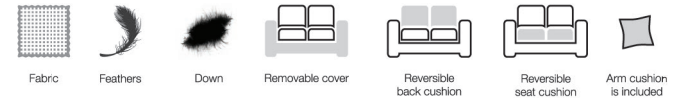

Choose cover fixation:

Loose cover

Fixed cover

Arm - 13cm

553
Walnut
H-45

546
Wood black
H-45