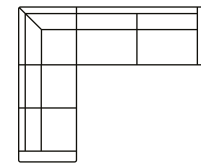

XL chaiselongue
with 3 seater (R)
Art. No.: 14587
H88 x D152 x W294cm

Open corner
with 3 seater (L)
Art. No.: 14324
H88 x D202 x W278cm

Open corner
with 3 seater (R)
Art. No.: 14325
H88 x D202 x W278cm

2 seater +
corner 90 + 2 seater*
Art. No.: 14401
H88 x D242 x W242cm