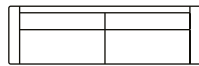

3 seater

1,5 seater
Art. No.: 16942
H84 x D109 x W132cm

3 seater
Art. No.: 16842
H84 x D109 x W236cm

4 seater
Art. No.: 16874
H84 x D109 x W266cm

Big footstool
Art. No.: 16936
H50 x D137 x W91cm

Small footstool
Art. No.: 16932
H50 x D119 x W91cm

MOBBY