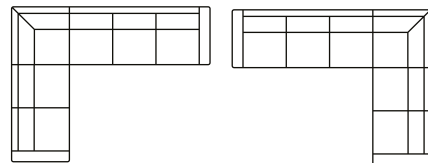

2 seater + corner 90+ 3 seater Art. No.: 13790 H87 x D234 x W294cm	3 seater + corner 90+ 2 seater Art. No.: 13791 H87 x D234 x W294cm

	Big footstool Art. No.: 13629 H47 x D60 x W80cm
	Footstool Art. No.: 16215 H47 x D63 x W63cm
	Headrest Art. No.: 16219 H75 x D22 x W55cm