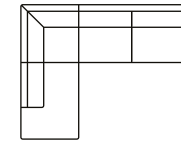

Open corner with 2,5 seater (L)
Art. No.: 16626
H84 x D288 x W231cm