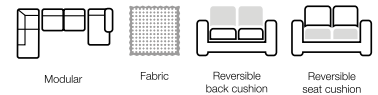

1 seater without arms Art. No.: 12997 H87 x D86 x W63cm	1 seater with 1 arm (L) Art. No.: 16206 H82 x D86 x W78cm	1 seater with 1 arm (R) Art. No.: 16209 H82 x D86 x W78cm	1 seater Art. No.: 16201 H82 x D86 x W94cm	2 seater without arms Art. No.: 16204 H87 x D86 x W124cm	2 seater with 1 arm (L) Art. No.: 16207 H87 x D86 x W139cm	2 seater with 1 arm (R) Art. No.: 16210 H87 x D86 x W139cm	2 seater Art. No.: 16202 H87 x D86 x W155cm	2,5 seater without arms Art. No.: 12842 H87 x D86 x W155cm	2,5 seater with 1 arm (L) Art. No.: 12838 H87 x D86 x W171cm	2,5 seater with 1 arm (R) Art. No.: 12839 H87 x D86 x W171cm	2,5 seater Art. No.: 12964 H87 x D86 x W182cm

3 seater without arms Art. No.: 11613 H87 x D86 x W186cm	3 seater with 1 arm (L) Art. No.: 16208 H87 x D86 x W201cm	3 seater with 1 arm (R) Art. No.: 16211 H87 x D86 x W201cm	3 seater Art. No.: 16203 H87 x D86 x W217cm	3 seater without arms with 2 sitting cushions Art. No.: 14285 H87 x D86 x W186cm	3 seater with 1 arm (L) with 2 sitting cushions Art. No.: 14283 H87 x D86 x W201cm	3 seater with 1 arm (R) with 2 sitting cushions Art. No.: 14284 H87 x D86 x W201cm	3 seater with 2 sitting cushions Art. No.: 14078 H87 x D86 x W217cm	Open end (L) Art. No.: 16213 H87 x D86 x W127cm	Open end (R) Art. No.: 16214 H87 x D86 x W127cm	Corner 90 Art. No.: 16205 H87 x D92 x W92cm