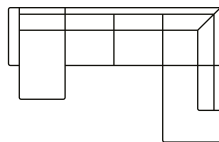

Open corner (L)
Art. No.: 13780
H84 x D235 x W283cm

Open corner (R)
Art. No.: 13781
H84 x D235 x W283cm

2,5 seater

U shape (L)
Art. No.: 13545
H84 x D235 x W363cm

U shape (R)
Art. No.: 13546
H84 x D235 x W363cm