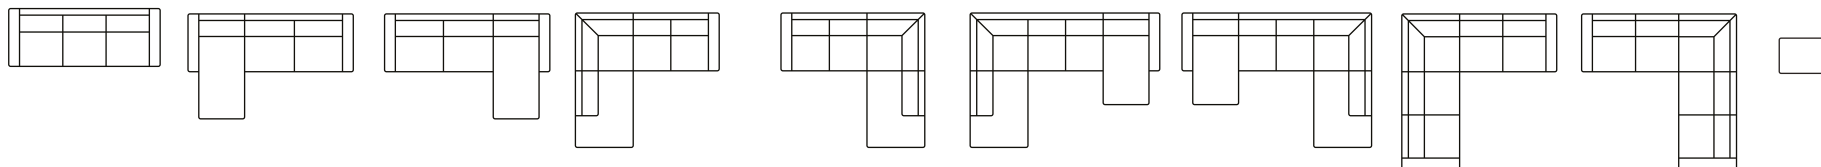

Arm A - 16cm

Arm B - 21cm

Arm C - 9cm

Fabric

Sleeping

ELBEKO

ETNA

Etna sleeping collection offers you all: a stylish and functional sofa with a generous sleeping solution, which has bonnell springs for ultimate comfort.

SOFAS FOR EVERY HOME

Open corner

U Shape

ETNA

ETNA

Chaiselongue

3 seater

3 seater