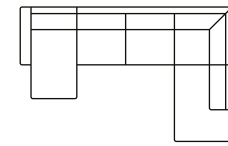

U shape
with 2,5 seater (R)
Art. No.: 16781
H84 x D216 x W341cm