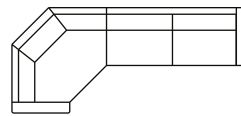

U shape
with 3 seater (R)
Art. No.: 14397
H88 x D202 x W349cm

U shape
with 3 seater (R)
Art. No.: 14398
H88 x D202 x W349cm

U corner (L)
Art.No.:14399
H88 x D242 x W349cm

U corner (R)
Art.No.:14400
H88 x D242 x W349cm