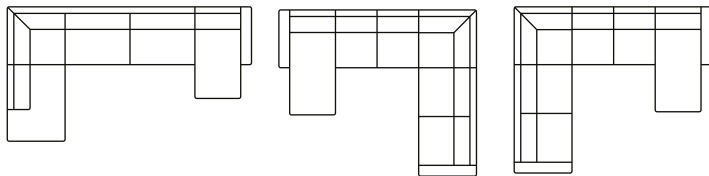

Big U Shape (R) Art. No.: 14509 A-H85 x D210 x W345cm	U corner (L) Art. No.: 14211 A-H85 x D260 x W342cm	U corner (R) Art. No.: 14212 A-H85 x D260 x W342cm

Big footstool
Art. No.: 14505
H45 x D58 x W91cm

Footstool
Art. No.: 14368
H45 x D58 x W58cm