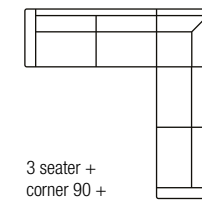

3 seater +
corner 90 +
3 seater*
Art. No.: 14404
H88 x D278 x W278cm