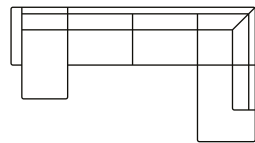

U shape
with 3 seater (R)
Art. No.: 14398
H88 x D202 x W349cm