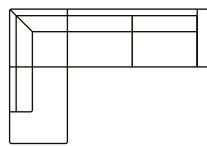

Open corner
with 3 seater (L)
Art. No.: 14324
H88 x D202 x W278cm