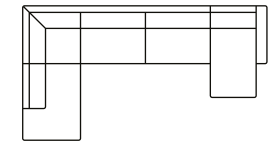

U shape
with 3 seater (R)
Art. No.: 14397
H88 x D202 x W349cm